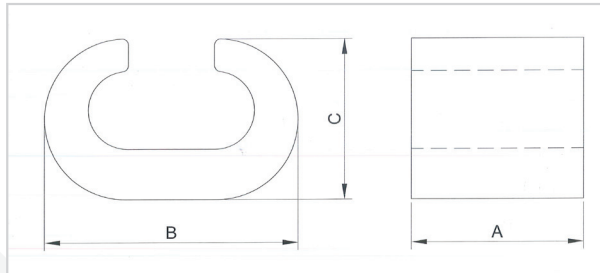

# C CRIMPS

LML Products Ltd

T: 01249 810000

E: [sales@lmlproducts.co.uk](mailto:sales@lmlproducts.co.uk)

W: [www.lmlproducts.co.uk](http://www.lmlproducts.co.uk)

Manufactured from high purity copper and suitable for a number of uses for tapping off overhead distribution lines or to create earthing networks allows connections to cables to be formed without cutting the main cable

Stocked Items Available  
on Next Day Service

Volume Discounts Available,  
Please Call for Prices

Enhanced or Modified Specifications  
Available - Please Send Us Details

CAT REF	A	B	C	Cable mm2
T6-6C CCRIMP	9.00	9.80	6.40	C6-C6
T10-10C CCRIMP	12.00	12.60	8.40	C10-C10
T16-16C CCRIMP	17.00	19.40	12.00	C16-C16
T25-25C CCRIMP	17.00	21.40	13.00	C25-C25
T35-35C CCRIMP	21.00	26.60	15.60	C35-C35
T50-50C CCRIMP	26.00	38.00	21.00	C50-C50
T70-70C CCRIMP	28.00	34.00	21.00	C70-C70
T95-95C CCRIMP	29.00	41.00	26.00	C95-C95
T120-120C CCRIMP	30.00	45.00	28.00	C120-C120
T150-150C CCRIMP	30.00	48.00	28.00	C150-C150
T185-185C CCRIMP	32.00	52.00	32.00	C185-C185
T240-240C CCRIMP	32.00	55.00	38.00	C240-C240