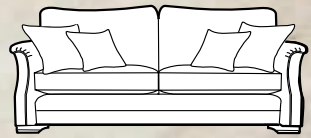

## Classic Back

Grand sofa  
H 970mm  
W 2230mm  
D 1000mm

3 seater sofa  
H 970mm  
W 2010mm  
D 1000mm

2 seater sofa  
H 970mm  
W 1810mm  
D 1000mm

Chair  
H 980mm  
W 960mm  
D 980mm

Wing chair  
H 970mm  
W 890mm  
D 970mm

Legged stool  
H 400mm  
W 760mm  
D 580mm

Ottoman  
H 420mm  
W 990mm  
D 580mm

Storage stool  
H 410mm  
W 640mm  
D 580mm

Footstool  
H 380mm  
W 640mm  
D 580mm

Grand sofa (classic back) in fabric 5910, large scatter cushions in 5830, small scatter cushions in 5670, smokey oak feet VN2.

## Pillow Back

Grand sofa  
H 970mm  
W 2230mm  
D 1000mm

3 seater sofa  
H 970mm  
W 2010mm  
D 1000mm

2 seater sofa  
H 970mm  
W 1810mm  
D 1000mm

Chair  
H 980mm  
W 960mm  
D 980mm

Wing chair  
H 970mm  
W 890mm  
D 970mm