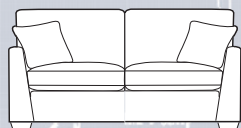

3 seater sofa/sofabed
H 960mm
W 1860mm
D 940mm